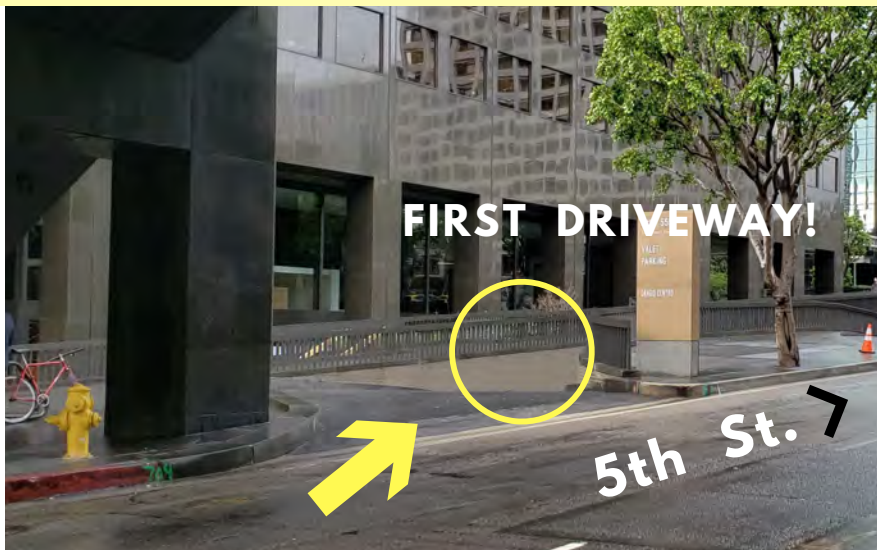

HOW TO GET TO CITY CLUB LOS ANGELES

555 S Flower St Los Angeles, CA 90071

- Enter at the first **GOLD** post for City National Plaza underground parking
- Valet park & walk down the **555 corridor** - bring the small white ticket for validation
- Take **escalators** up to the PLAZA level
- Inform security desk that you are visiting City Club Los Angeles
- Take elevators to the **51st Floor**

**ONLY IF THE FLOWER
ENTRANCE IS CLOSED**

**ENTER THE FOLLOWING
ADDRESS IN GPS TO
GET YOU TO VALET:**

**515 S. FLOWER
LOS ANGELES 90071**